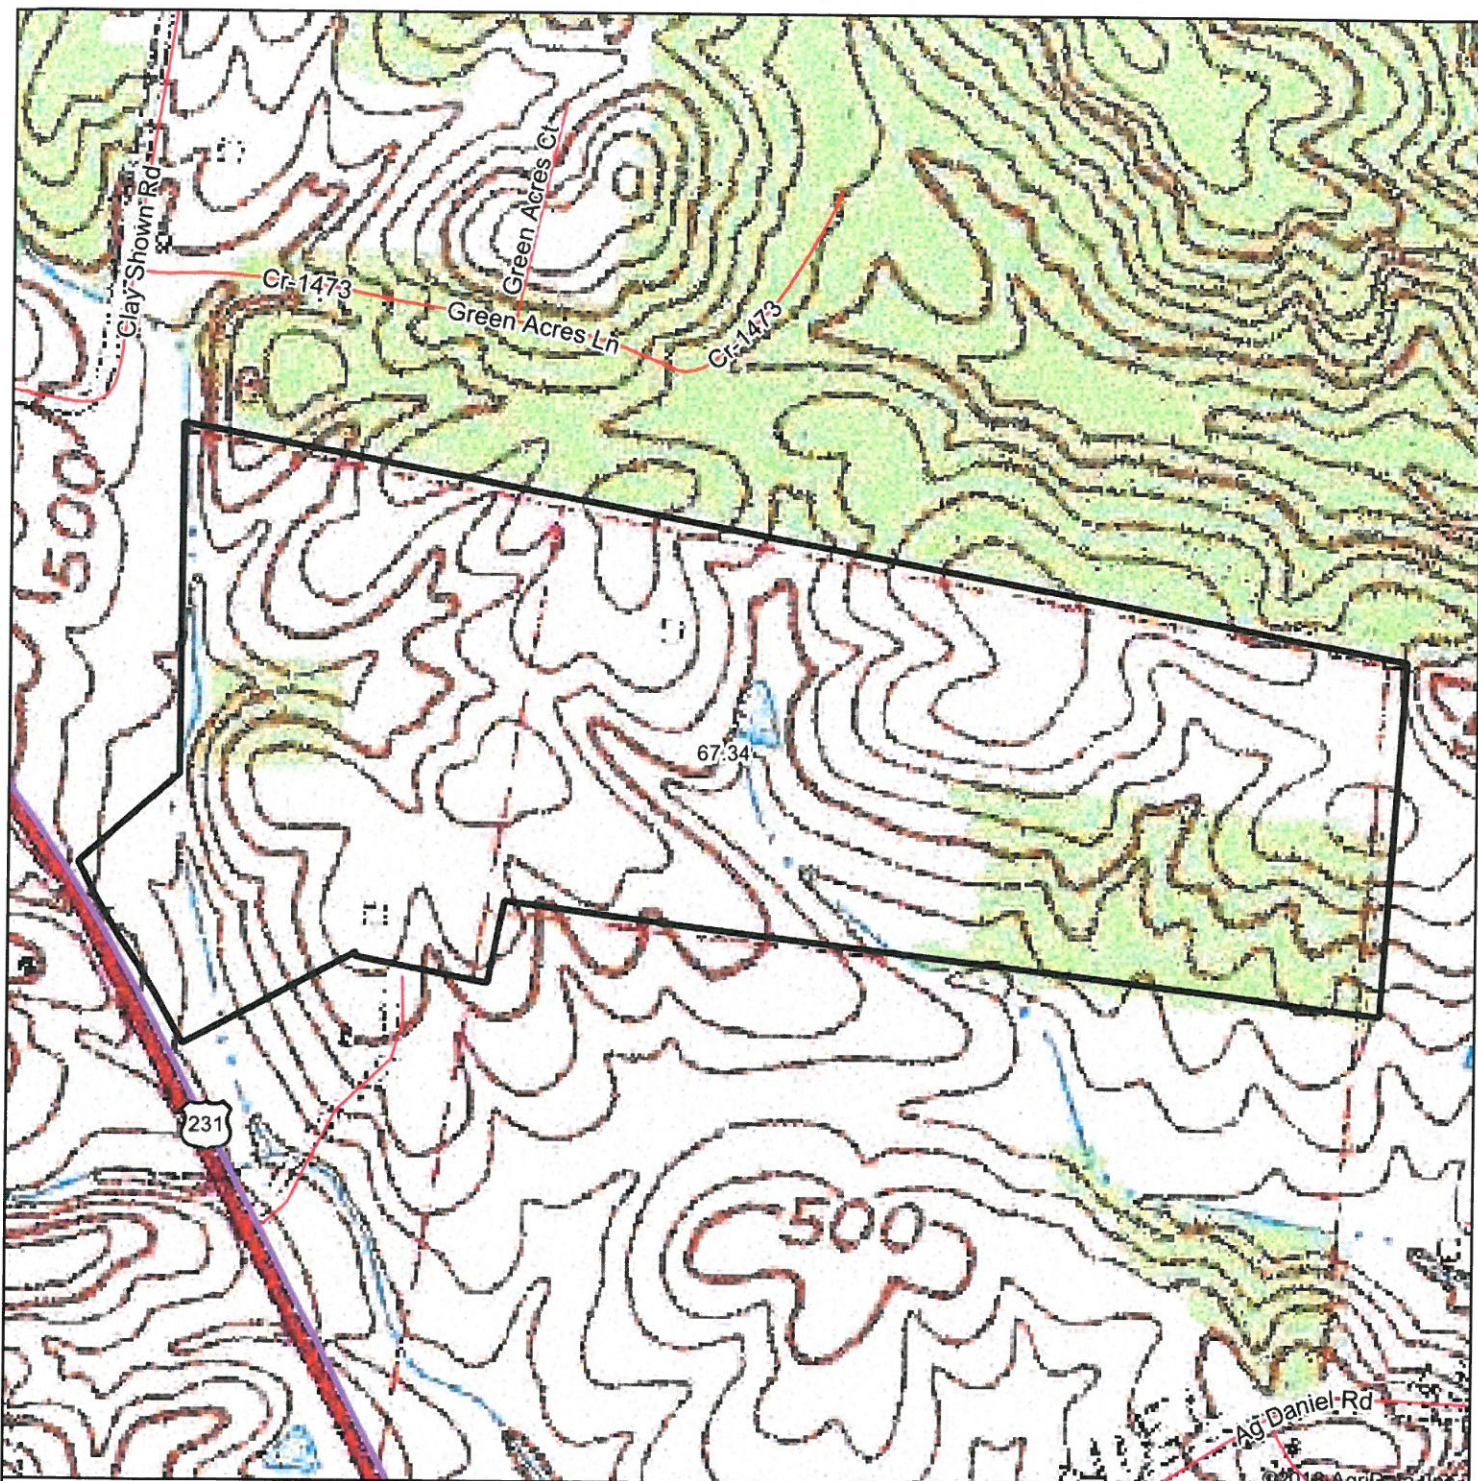

# Topography Map

map center: 37° 30' 46.28, -86° 56' 22.6

## Ohio County Kentucky

Maps Provided By:  
  
 CUSTOMIZED ONLINE MAPPING  
 © Aaridata, Inc. 2018 www.AaridataInc.com