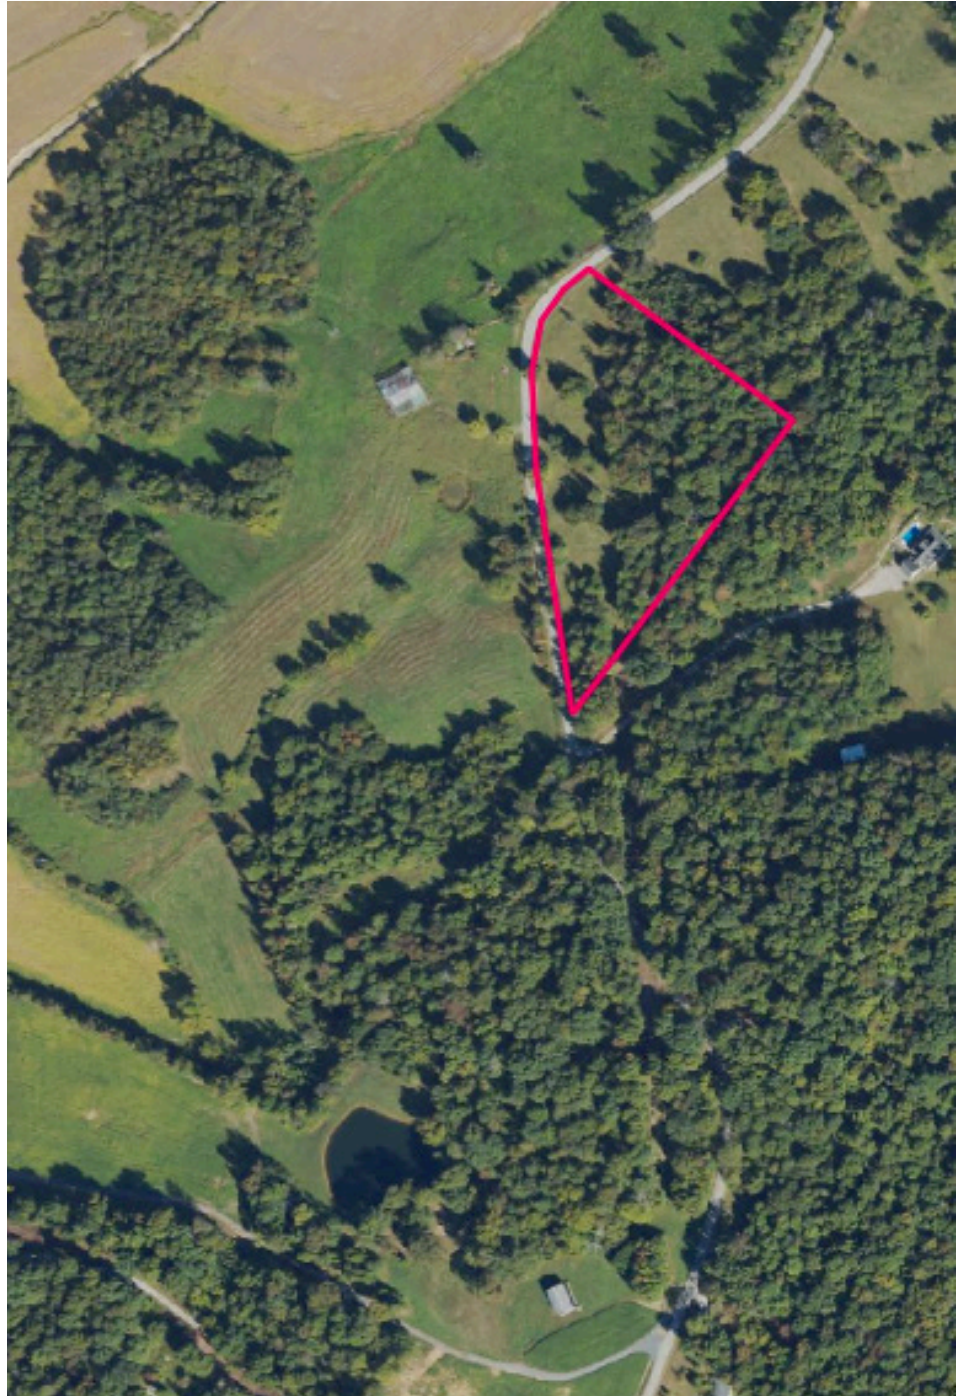

**5+/- ACRES**

**FOR SALE**

**\$50,000**

**1174 Tom Bolin Rd., Lewisport, KY**

**LOCATION:** 1174 Tom Bolin Road, Lewisport, KY 42351  
From Hwy. 60 East, take KY 271 south for 1.5 miles and turn west on Tom Bolin Road for 2 miles. **Watch for signs!**

- 5.692 Acres
- Building Site
- Wooded Acres
- Water and electric available on Tom Bolin Road.

*Agents note: This property is located just minutes from Hancock County Middle/High School.*

Contact:  
**Tyler Edge**  
**Kurtz Auction & Realty**  
**270-316-6491**