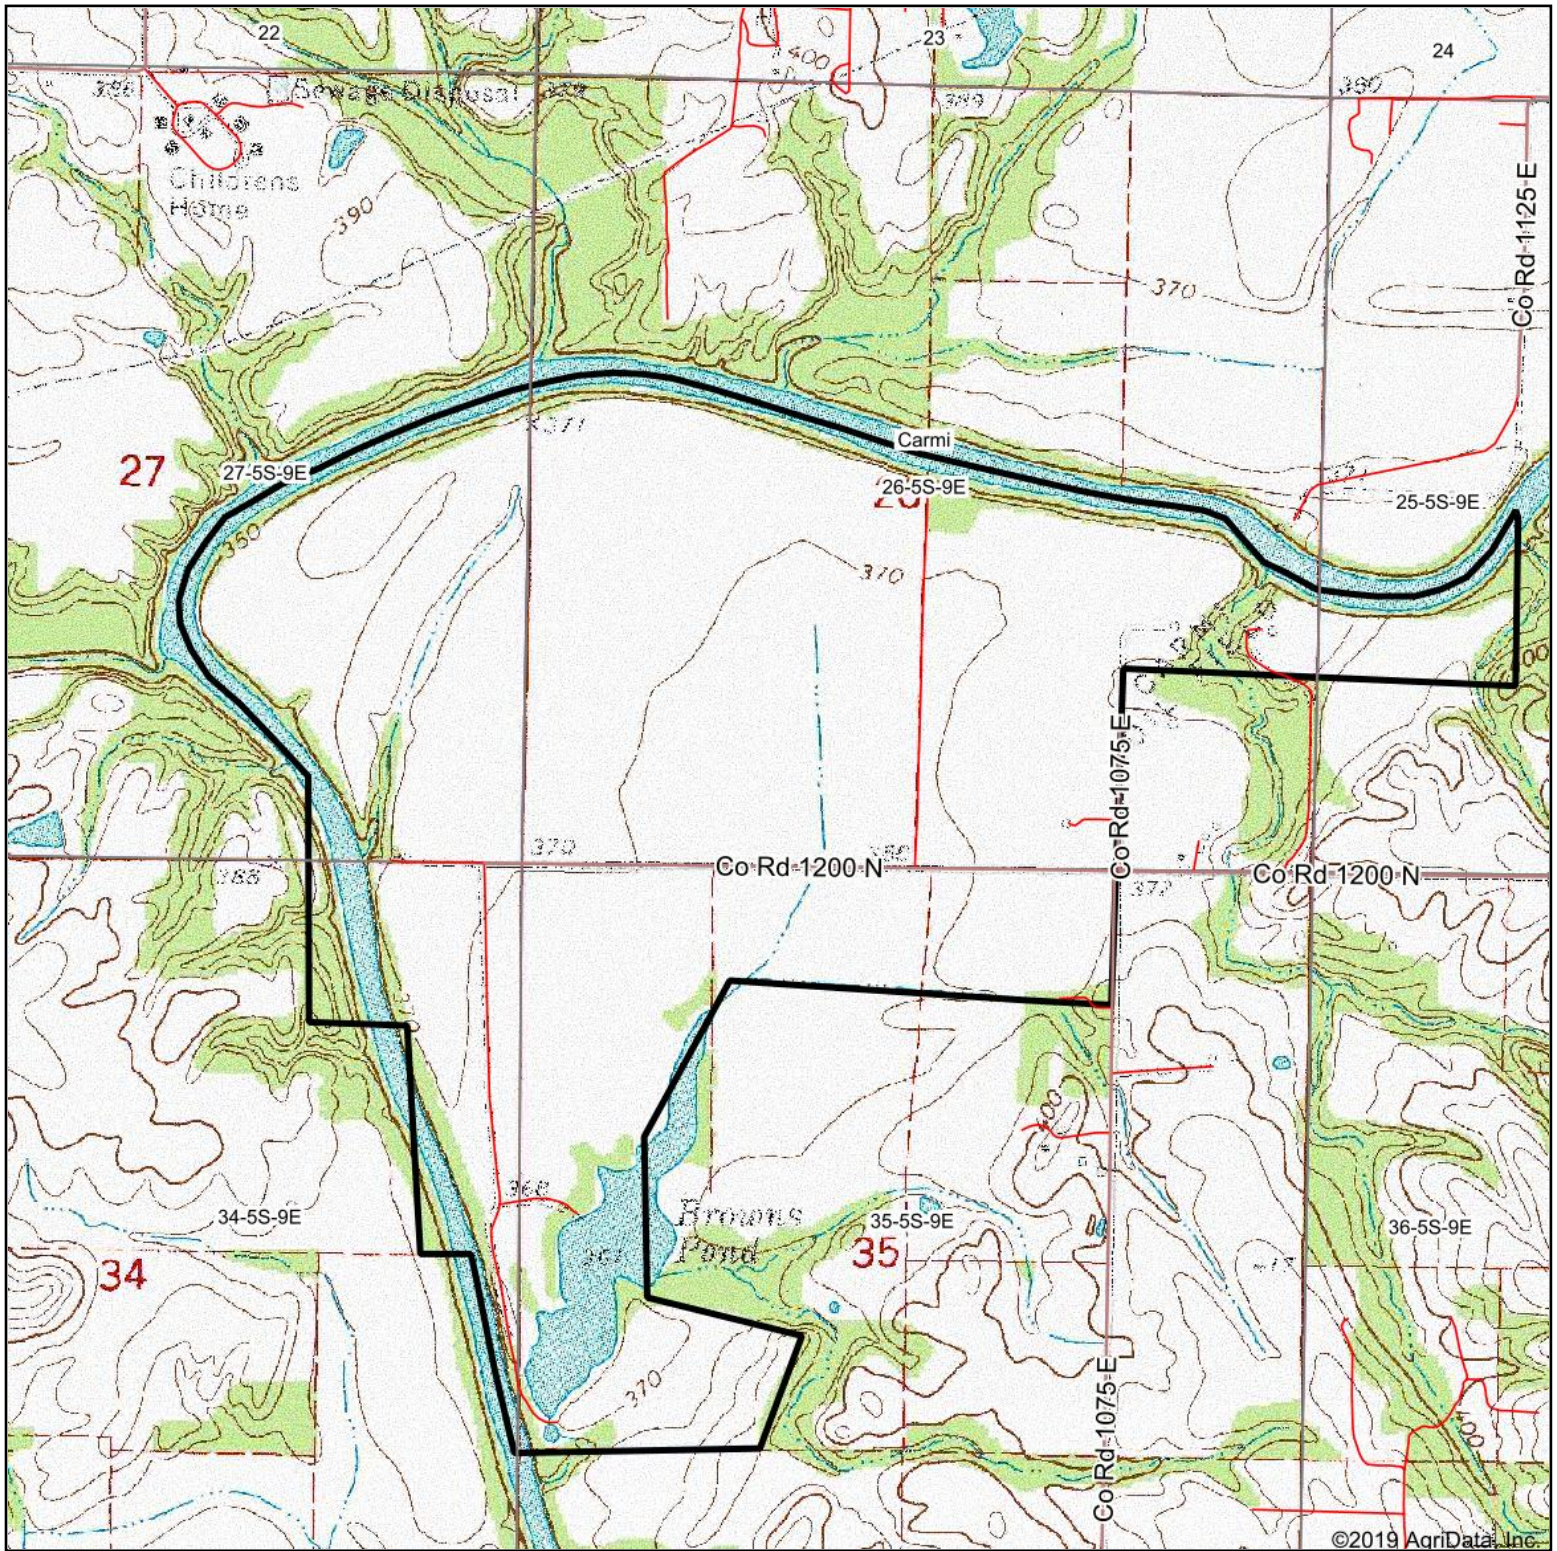

Topography Map

map center: 38° 3' 20.57, -88° 11' 1.01

26-5S-9E
White County
Illinois

11/14/2019

Maps Provided By:

© AgriData, Inc. 2019 www.AgridataInc.com

Soils data provided by University of Illinois at Champaign-Urbana.